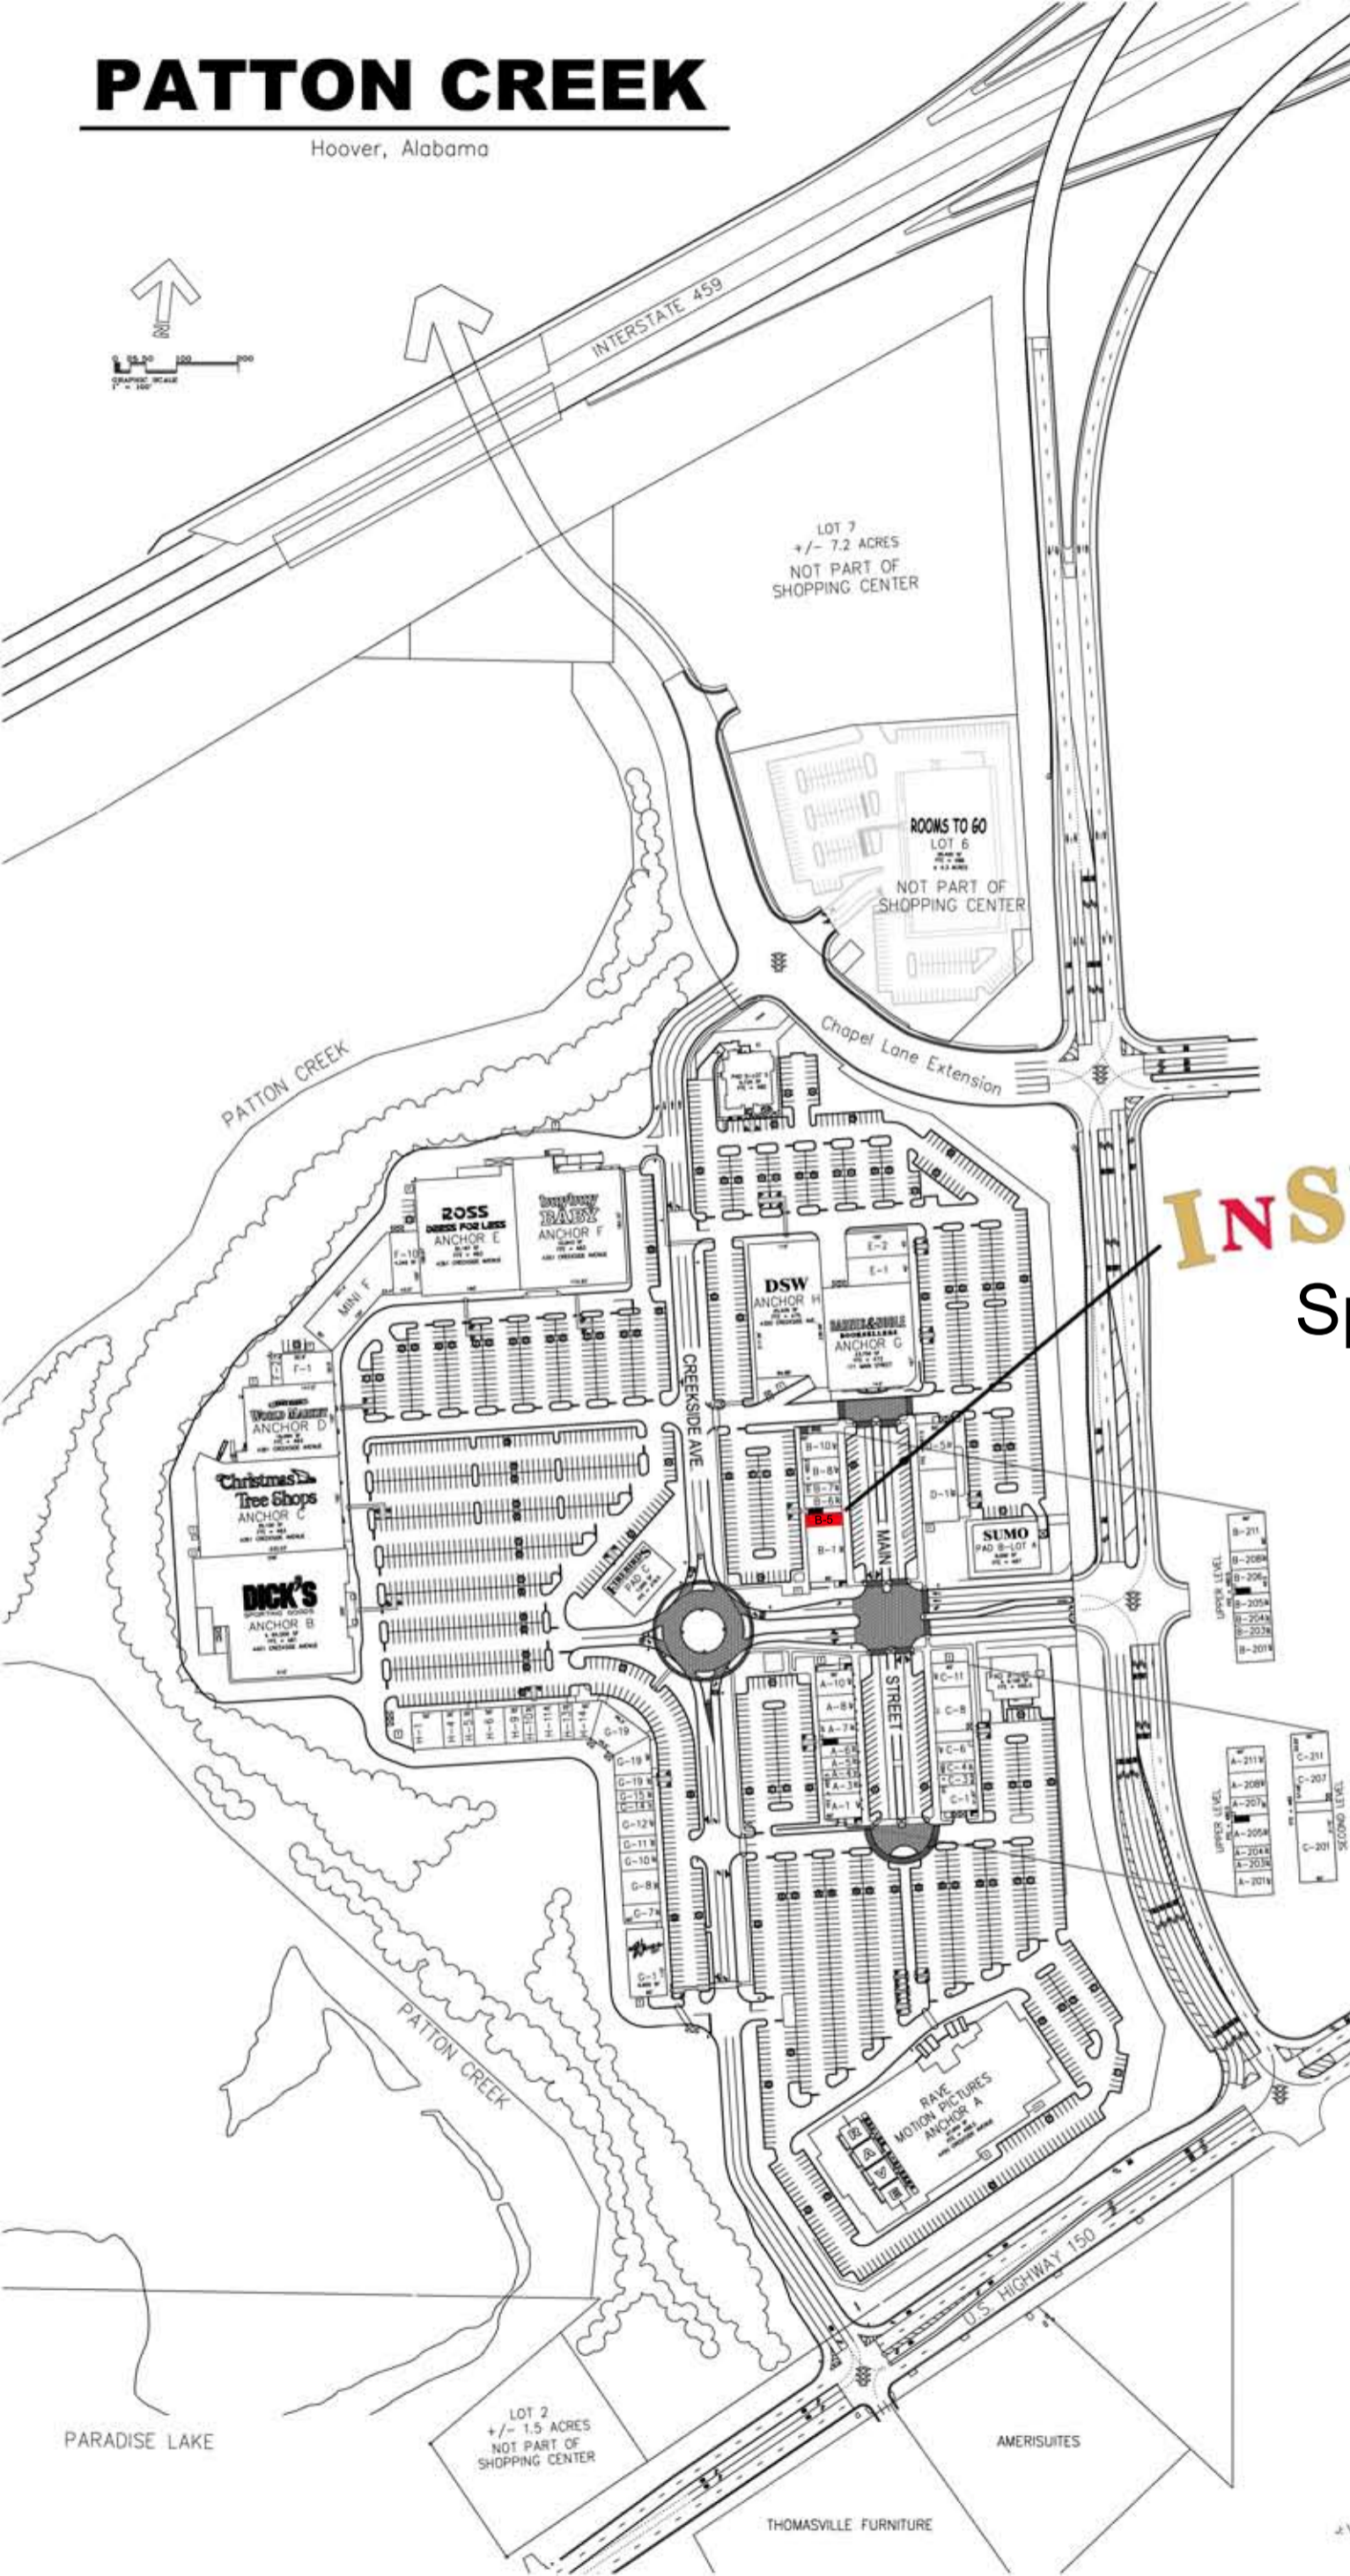

PATTON CREEK

Hoover, Alabama

INSKY'S ART
Space B-5

PARADISE LAKE

LOT 2
+/- 1.5 ACRES
NOT PART OF
SHOPPING CENTER

AMERISUITES

THOMASVILLE FURNITURE