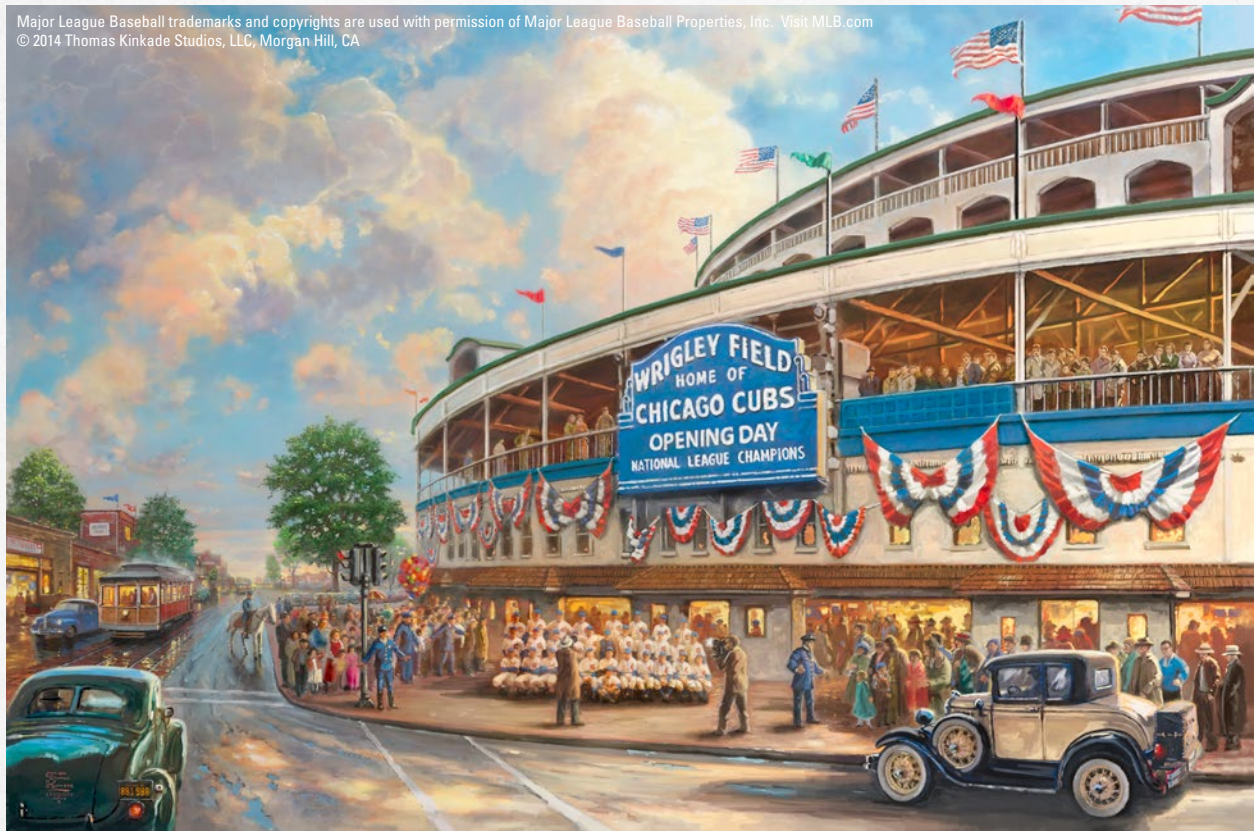

Major League Baseball trademarks and copyrights are used with permission of Major League Baseball Properties, Inc. Visit MLB.com
© 2014 Thomas Kinkade Studios, LLC, Morgan Hill, CA

WRIGLEY FIELD™: MEMORIES AND DREAMS

Thomas
Kinkade
STUDIOS
©

TITLE

Wrigley Field™:
Memories and
Dreams

IMAGE SIZES

12" x 18", 18" x 27",
24" x 36", 28" x 42"

PUBLISH DATE

April 2014

2014 marks the 100 Year Anniversary of one of the great American ballparks, *Wrigley Field™*. From the ivy-covered brick outfield walls to the hand-turned scoreboard to the main entry marquee, *Wrigley Field™* - home of the *Chicago Cubs™* - has fielded memories and dreams for generations of baseball lovers. Fathers and mothers, sons and daughters, have cheered from its stands and neighboring rooftop bleachers, singing "*Take Me Out to the Ball Game™*" with Harry Caray.

In the Thomas Kinkade Studios' painting, "*Wrigley Field™: Memories and Dreams*", we celebrate this great ballpark and the great traditions of yesterday; traditions that are our very roots, and which remind us of all that is great about our lives. It's those memories that enable us to dare to dream, and risk new and better tomorrows.

Baseball is a part of our past reminding us of all that was once good and could be again.

THOMAS KINKADE
STUDIOS